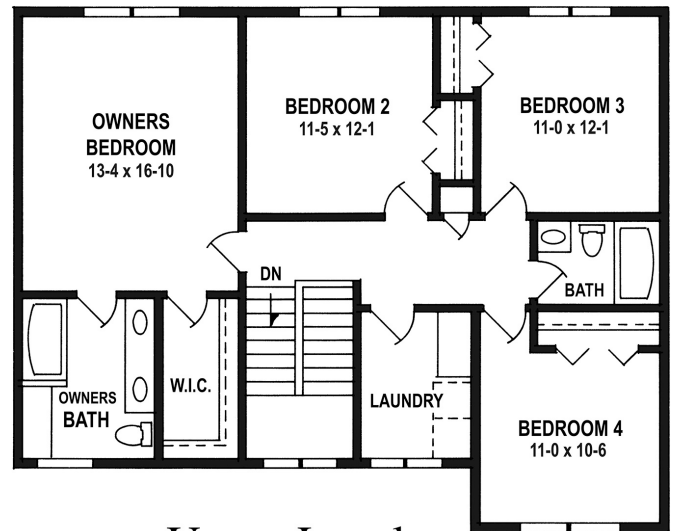

THE MARIGOLD

4 Bed, 3 Bath - 2162 sqft Main / Second Floor
 972 sq ft Basement
 Total Finished 3134 sqft

Main Level

Upper Level