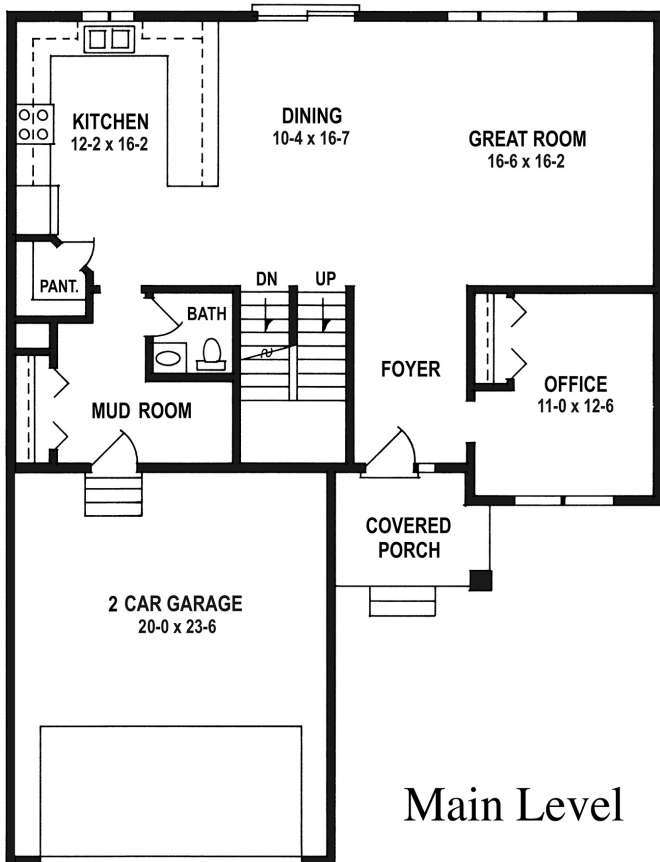

THE MARIGOLD

4 Bed, 3 Bath - 2162 sqft Main / Second Floor
 972 sq ft Basement
 Total Finished 3134 sqft

Main Level

Upper Level